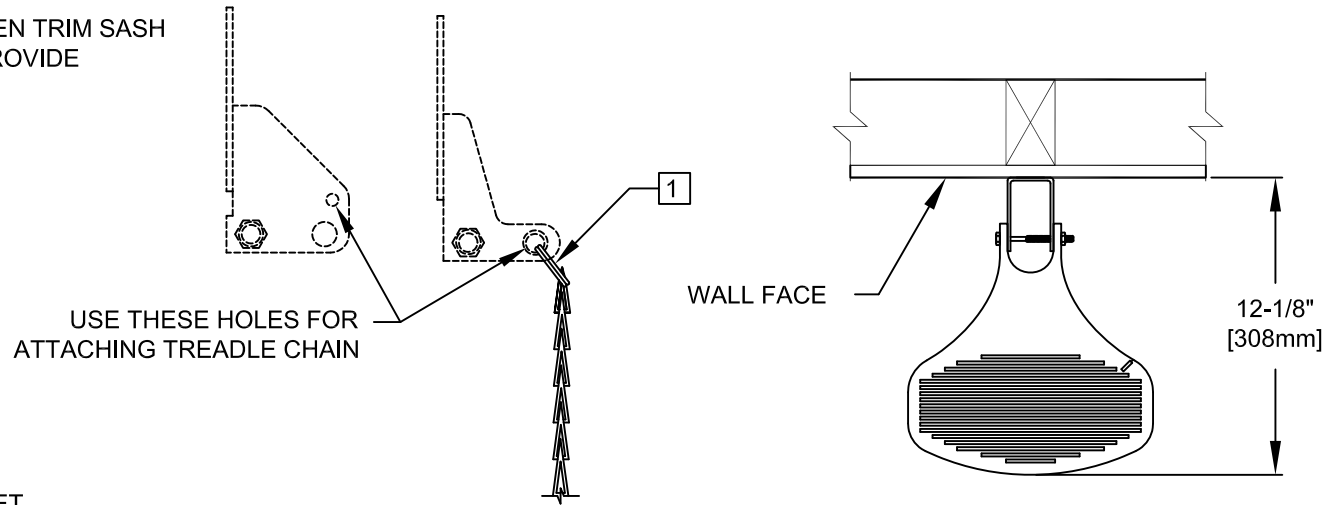

NOTES:

1. 1 HOOK SPRING THROUGH SLOTTED OPENING OF TREADLE FROM TOP AND CRIMP SECURING IT TO THE TREADLE. AFTER ASSEMBLING FOOT TREADLE TO WALL, ATTACH COIL RING TO EXISTING PUSH FLAG THEN TRIM SASH CHAIN TO NECESSARY LENGTH IN ORDER TO PROVIDE NORMAL OPERATION OF EYEWASH.
2. 2 CRIMP END OF SPRING TO SASH CHAIN.

STYLE A   STYLE B

		1455 KLEPPE LANE SPARKS, NEVADA 89431 (775) 359-4712 FAX (755) 359-7424 E-MAIL: HAWS@HAWS.CO.COM WEBSITE: WWW.HAWS.CO.COM	
		ECN NO. REVISED PER BY: MODEL(S) ECN: 4580 HM	PART NUMBER 0002080284
DRAWN: J. FIGUEROA APPROVED:	DATE: 04/26/00 DATE:	CHKD.: DATE:	SP220W TREADLE FOOT PEDAL ASSY WALL MTD
SCALE: 1:8 DRAWING TYPE: INSTALLATION SIZE: A		SHEET 1 OF 1