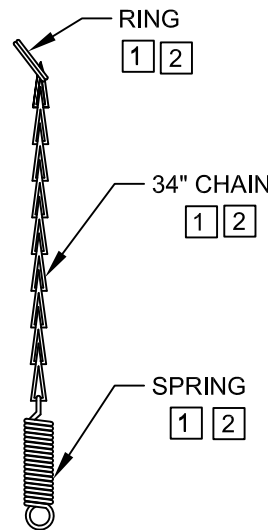

## SPECIFICATIONS

---

Model SP220W is a foot treadle assembly allows user to operate wall mounted eyewash without using hands. This treadle is specially designed for use with 7000 series wall mounted eyewash models. This model is adaptable to most existing models that operate with a push flag valve.

## APPLICATIONS

---

NOTES:

- 1 HOOK SPRING THROUGH SLOTTED OPENING OF TREADLE FROM TOP AND CRIMP SECURING IT TO THE TREADLE. AFTER ASSEMBLING FOOT TREADLE TO WALL, ATTACH COIL RING TO EXISTING PUSH FLAG THEN TRIM SASH CHAIN TO NECESSARY LENGTH IN ORDER TO PROVIDE NORMAL OPERATION OF EYEWASH.
- 2 CRIMP END OF SPRING TO SASH CHAIN.

STYLE A    STYLE B

		1455 KLEPPE LANE SPARKS, NEVADA 89431 (775) 359-4712 FAX (755) 359-7424 E-MAIL: HAWS@HAWS.CO.COM WEBSITE: WWW.HAWS.CO.COM	
		ECN NO. REVISED PER BY: MODEL(S) ECN: 4580 HM	PART NUMBER 0002080284
DRAWN: J. FIGUEROA APPROVED:	DATE: 04/26/00 DATE:	CHKD.: DATE:	SP220W TREADLE FOOT PEDAL ASSY WALL MTD
SCALE: 1:8    DRAWING TYPE: INSTALLATION    SIZE: A		SHEET 1 OF 1	