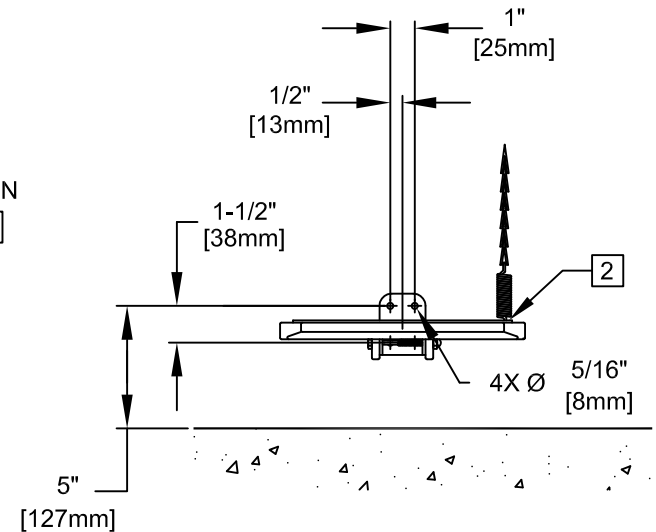

## SPECIFICATIONS

---

Model SP220W is a foot treadle assembly allows user to operate wall mounted eyewash without using hands. This treadle is specially designed for use with 7000 series wall mounted eyewash models. This model is adaptable to most existing models that operate with a push flag valve.

STYLE A    STYLE B

		1455 KLEPPE LANE SPARKS, NEVADA 89431 (775) 359-4712 FAX (755) 359-7424 E-MAIL: HAWS@HAWS.CO.COM WEBSITE: WWW.HAWS.CO.COM	
		ECN NO. REVISED PER BY: MODEL(S) ECN: 4580 HM	PART NUMBER 0002080284
DRAWN: J. FIGUEROA APPROVED:	DATE: 04/26/00 DATE:	CHKD.: DATE:	SP220W TREADLE FOOT PEDAL ASSY WALL MTD
SCALE: 1:8    DRAWING TYPE: INSTALLATION    SIZE: A		SHEET 1 OF 1	