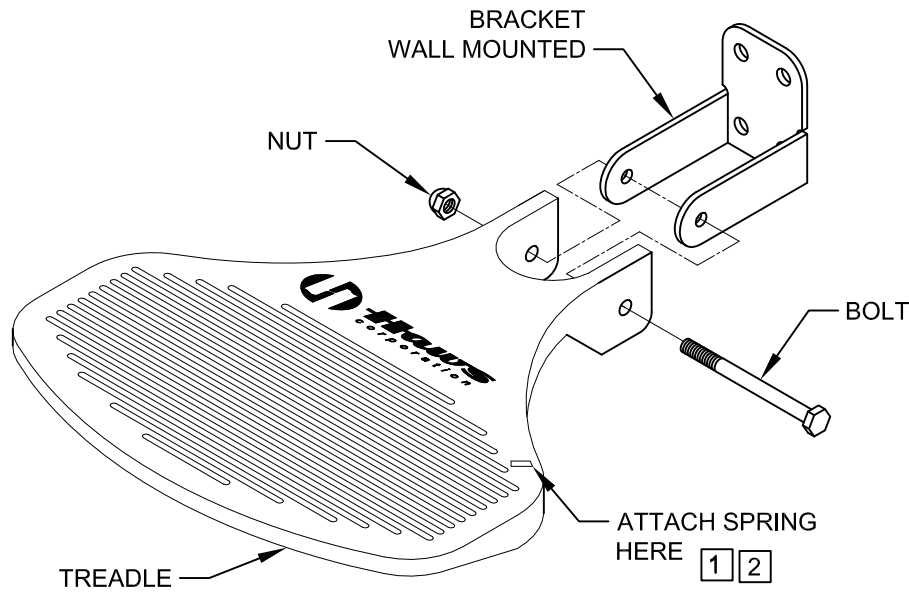

NOTES:

1. 1 HOOK SPRING THROUGH SLOTTED OPENING OF TREADLE FROM TOP AND CRIMP SECURING IT TO THE TREADLE. AFTER ASSEMBLING FOOT TREADLE TO WALL, ATTACH COIL RING TO EXISTING PUSH FLAG THEN TRIM SASH CHAIN TO NECESSARY LENGTH IN ORDER TO PROVIDE NORMAL OPERATION OF EYEWASH.
2. 2 CRIMP END OF SPRING TO SASH CHAIN.

STYLE A   STYLE B

		1455 KLEPPE LANE SPARKS, NEVADA 89431 (775) 359-4712 FAX (755) 359-7424 E-MAIL: HAWS@HAWS.CO.COM WEBSITE: WWW.HAWS.CO.COM	
		ECN NO. REVISED PER BY: MODEL(S) ECN: 4580 HM	PART NUMBER 0002080284
DRAWN: J. FIGUEROA APPROVED:	DATE: 04/26/00 DATE:	CHKD.: DATE:	SP220W TREADLE FOOT PEDAL ASSY WALL MTD
SCALE: 1:8 DRAWING TYPE: INSTALLATION SIZE: A		SHEET 1 OF 1