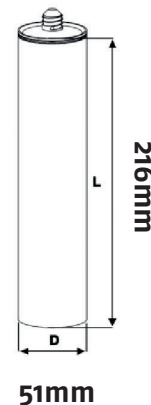

Airflow 1^{TM}

CARTRIDGE 310ml

A single component pneumatic bead applicator for cartridges

APPLICATIONS:

- For low viscosity
- Cartridge: 1-component
- Cartridge volume: 310ml

SPECIFICATIONS:

- Max Pneumatic Pressure: 6.8bar (100psi) (others available)
- Maximum Thrust: 1.12 kN (with 6.8 bar regulator)
- Barrel Length: 247.3mm
- Tool Weight: 730g
- Tool Material: Black Cast aluminium with epoxy coating handle, silver anodised aluminium barrel
- Certificates: ISO, REACH, CE, EN
- Packaging Options: 1, 5 or 10 per box

WEB LINKS:

- **Academy video**
  www.pccox.co.uk/en/cox-academy
- **Spare parts diagram**
  www.pccox.co.uk/en/exploded-diagrams

OTHER MODELS AVAILABLE:

- Airflow 1 Sachet
- Airflow 1 Combi
- Airflow 1 Combi HP
- Airflow 1 1000 S
- Airflow 1 1000 L
- Airflow 1 BULK
- See also: Airflow 2 range or Airflow 3 range

CARTRIDGE:

310ml:

COMPRESSOR GUIDE

PC Cox Ltd., Turnpike Road, Newbury, Berkshire, RG14 2LR
T Sales +44 (0) 1635 264500 F +44 (0) 1635 264555
E sales@pccox.co.uk
www.pccox.co.uk

The original