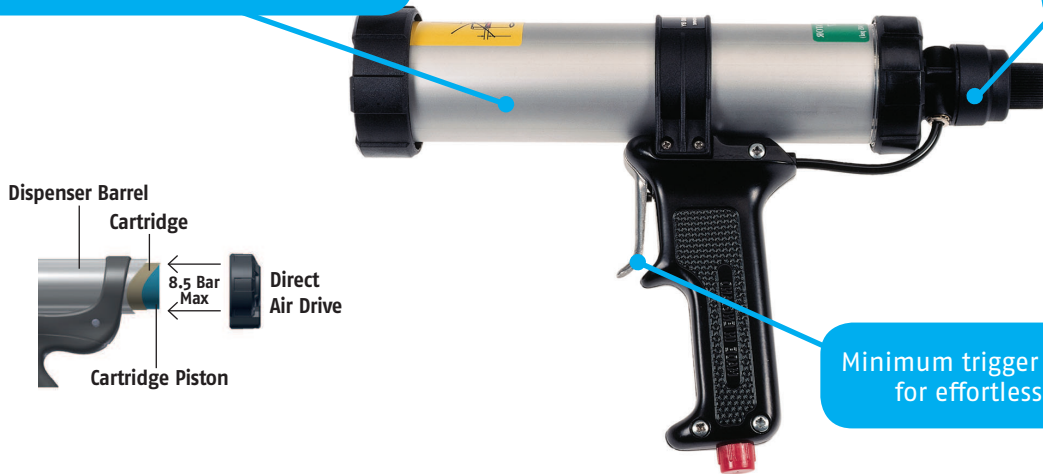

# Airflow 1™ CARTRIDGE 310ml

A single component pneumatic bead applicator for cartridges

Air pressure acts directly on the cartridge plunger for a smooth and consistent material flow

Integral pressure regulator to control sealant flow

Minimum trigger pressure for effortless use

## PRODUCT FEATURES:

- High volume trigger valve for immediate sealant flow
- Quick exhaust valve to minimise "flow-on"
- Manufactured in UK to high quality standards for reliability and safety
- Wide range of accessories and spare available to make the most of the applicator and give it a long service life

## CARTRIDGE 310ml

A single component pneumatic bead applicator for cartridges