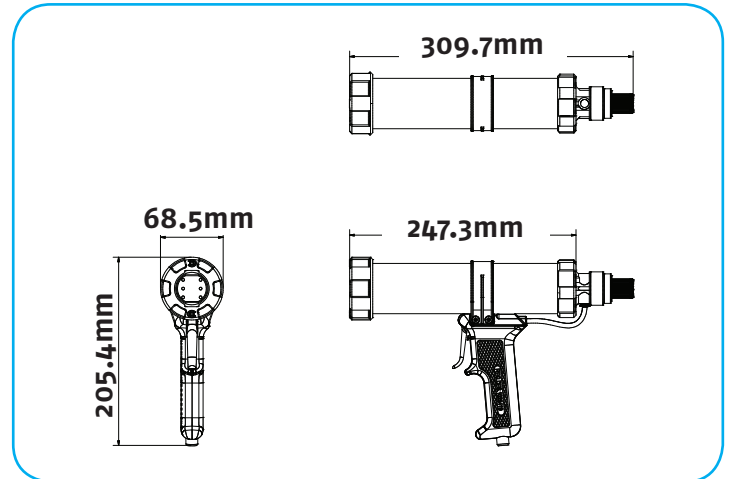

Airflow 1^{TM}

CARTRIDGE 310ml

A single component pneumatic bead applicator for cartridges

APPLICATIONS:

- For low viscosity
- Cartridge: 1-component
- Cartridge volume: 310ml

SPECIFICATIONS:

- Max Pneumatic Pressure: 6.8bar (100psi) (others available)
- Maximum Thrust: 1.12 kN (with 6.8 bar regulator)
- Barrel Length: 247.3mm
- Tool Weight: 730g
- Tool Material: Black Cast aluminium with epoxy coating handle, silver anodised aluminium barrel
- Certificates: ISO, REACH, CE, EN
- Packaging Options: 1, 5 or 10 per box

WEB LINKS:

- **Academy video**
  www.pccox.co.uk/en/cox-academy
- **Spare parts diagram**
  www.pccox.co.uk/en/exploded-diagrams

OTHER MODELS AVAILABLE:

- Airflow 1 Sachet
- Airflow 1 Combi
- Airflow 1 Combi HP
- Airflow 1 1000 S
- Airflow 1 1000 L
- Airflow 1 BULK
- See also: Airflow 2 range or Airflow 3 range

CARTRIDGE:

310ml: