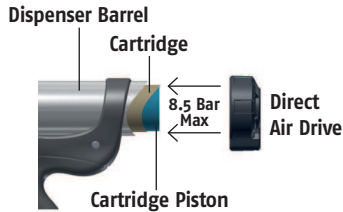

# Airflow 1™ CARTRIDGE 310ml

A single component pneumatic bead applicator for cartridges

Air pressure acts directly on the cartridge plunger for a smooth and consistent material flow

Integral pressure regulator to control sealant flow