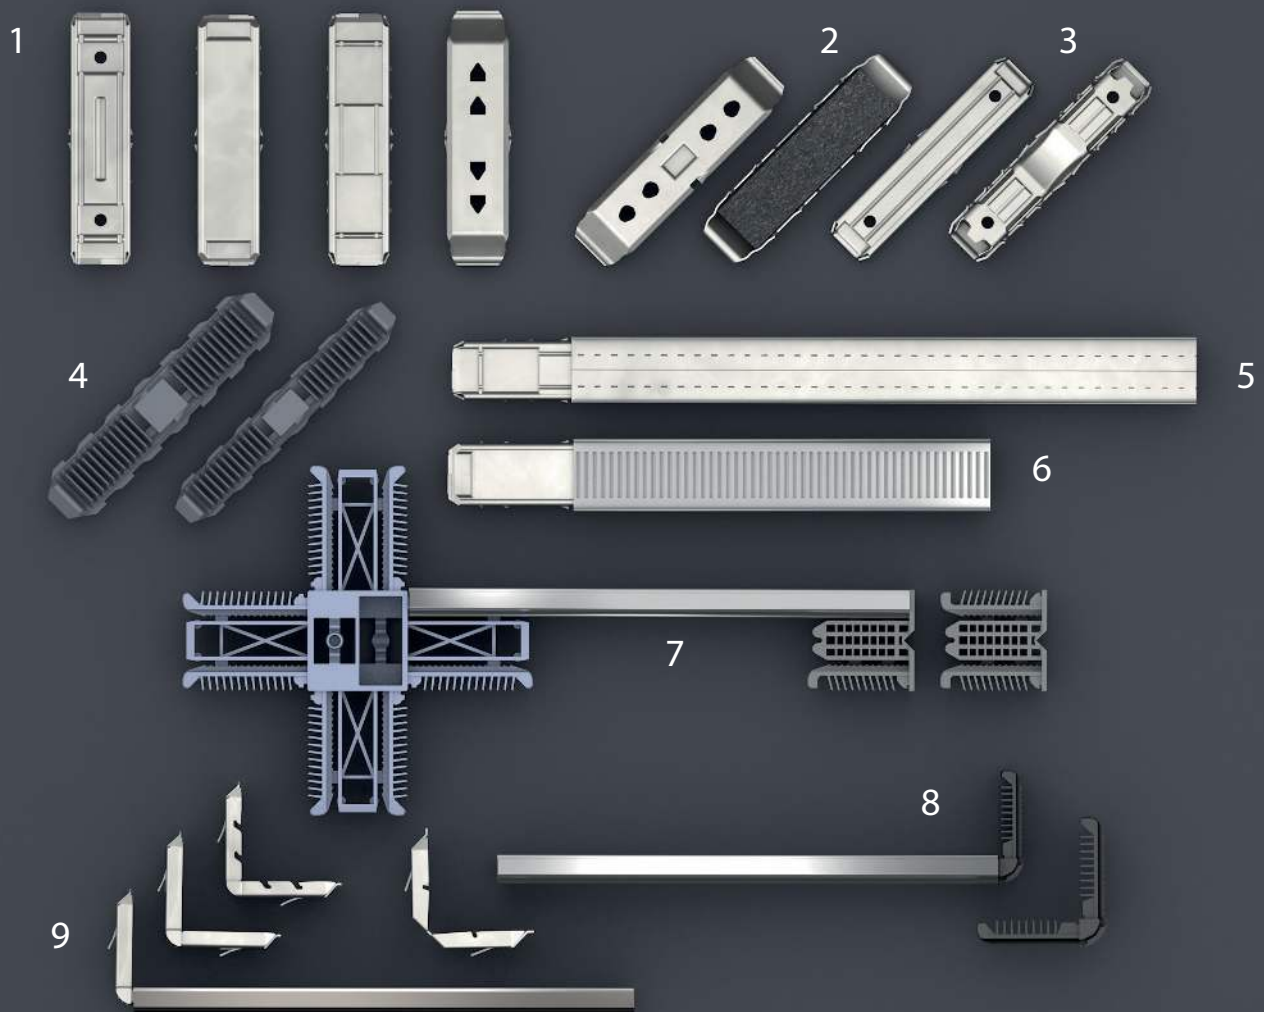

EK Connect for Steel and stainless steel profiles

1 STEEL straight connector desiccant passage and -stop / 2 STEEL straight connector desiccant stop with sealing insert / 3 STEEL straight connector desiccant passage with sealing cover / 4 POLO straight connector desiccant stop SST / 5 STEEL straight connector desiccant passage SST / 6 STEEL straight connector desiccant passage for thin-walled SST / 7 POLO Georgian bar cross connector and end piece Duplex and Twin-profile / 8 POLO corner key / 9 STEEL corner and model corner key